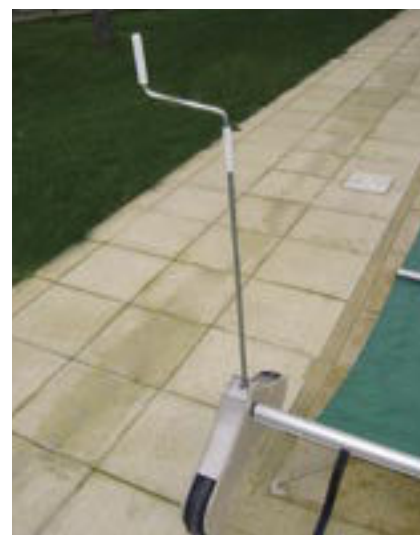

WALU MOVE: simple, clever design!

WALU MOVE is simply designed: body in sand-coloured synthetic material to blend in perfectly, wide rubber casters that roll better on poolside slabs and a removable hand crank.

WALU MOVE: Increase the service life of your pool cover!

WALU MOVE lifts the cover so that it does not touch the coping while it is being rolled up or unrolled. This limits the wear on the cover from the coping, all the more so if the latter is itself worn or abrasive.

MOTORISATION OPTION:

WALU MOVE can easily be motorised by adding an independent motor unit (bought with the **WALU MOVE** or added later). Your **WALU POOL** cover can then be rolled up and unrolled completely effortlessly. To unroll, simply pull out the cover using the pulling strap.

* For rectangular pools up to: 11.00 x 5.00 m, without steps on the long side (with or without motor).

Unrolling process

Rolling up process

Swimming pool safety cover designed to prevent access to the pool for children under five years of age.