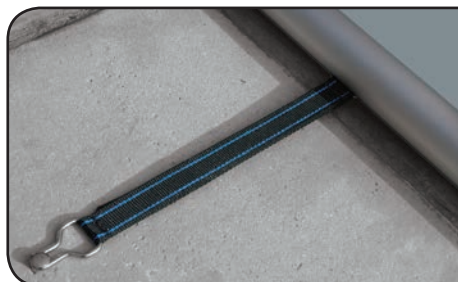

MAX
10x5m

WALTER

Compliant with
standard NF P 90-308
Tested by LNE

3-YEAR
WARRANTY*

Handling

Unwinding

Unwinding with the pulling strap, fastening and setting in the safety position in less than 3 minutes.

Winding

Technical specifications:

Replaceable bars:

Double-grooved anodised aluminium – Profile: round, diameter 37 mm

Replaceable panels:

Opaque PVC sheet 580 g/m²

Average cover weight:

1 150 g/m²

Fastening on the width:

Straps, stainless steel ratchets and pegs

Opaque colors:

Blue - green - almond - sand - grey

Unwinding:

With the pulling strap

Winding:

With a crank (two cranks for pools over 50 m²)

Motorised unwinding (option):

WALU COOL + WALU WINCH or
WALU MATIC + WALU WINCH

Motorised winding (option):

WALU COOL or WALU MATIC

Swimming pool safety cover designed to prevent access to the pool for children under 5 years of age.

Keep this document for future reference.